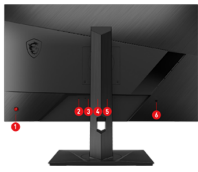

SPECIFICATIONS

Panel Size	27" (69cm)
Active Display Area (mm)	596.736(H)x335.664(V)
Curvature	Flat
Panel Type	Rapid IPS
Panel Resolution	2560x1440 (WQHD)
Pixel Pitch (H x V)	0.2331(H)x0.2331(V)
Aspect Ratio	16:9
Brightness (nits)	300 (Typ.)
Contrast Ratio	1000:1
DCR	100000000:1
Signal Frequency	78.2~268.8 KHz(H) / 48~165 Hz(V)
Refresh Rate	170Hz
Response time	1ms GtG
DYNAMIC REFRESH RATE TECHNOLOGY	G-SYNC Compatible
HDR Support	HDR Ready
Video ports	2x HDMI™ (Supports WQHD@144Hz as specified in HDMI™ 2.0b) 1x DisplayPort (Supports WQHD@170Hz as specified in DisplayPort 1.2a By DP overclocking)
USB ports	N/A
Audio ports	1x Headphone out
Viewing Angle	178° (H) / 178° (V)
Adobe RGB / DCI-P3 / sRGB	91.18% / 92.83% / 120.22%
Surface Treatment	Anti-glare
Display Colors	1.07B (8 bits + FRC)
Power Type	External Adaptor 20V 2.25A
Power Input	100~240V, 50/60Hz
Adjustment (Tilt)	-5° ~ 20°
Adjustment (Swivel)	-45° ~ 45°
Adjustment (Pivot)	-90° ~ 90°
Adjustment (Height)	0 ~ 130mm
Kensington Lock	Yes
Control	5-way OSD navigation joystick
ACTIVATED RANGE	48 to 170Hz
Dimension (W x D x H)	613.04 x 233.68 x 405.11 mm / 613.04 x 58.89 x 368.84 mm (without stand)

Console Mode	2K Resolution PS5™ Optimization FHD/WQHD @ 120Hz * All trademarks and the registered trademarks are the property of their respective owners.
Frameless Design	Yes
VESA Mounting	100 x 100 mm
Weight (NW / GW)	6.7 kg / 8.6 kg Without Stand: 3.8 kg
Note	Display Port: 2560 x 1440 (Up to 170Hz by DP overclocking). HDMI™: 2560 x 1440 (Up to 144Hz) Adobe RGB, DCI-P3 and sRGB follow CIE1976 Standard

CONNECTIONS

1. 5-way joystick navigator
2. DC jack
3. 1x Display Port (1.2a)
4. 2x HDMI™ (2.0b)
5. Earphone out
6. Kensington Lock