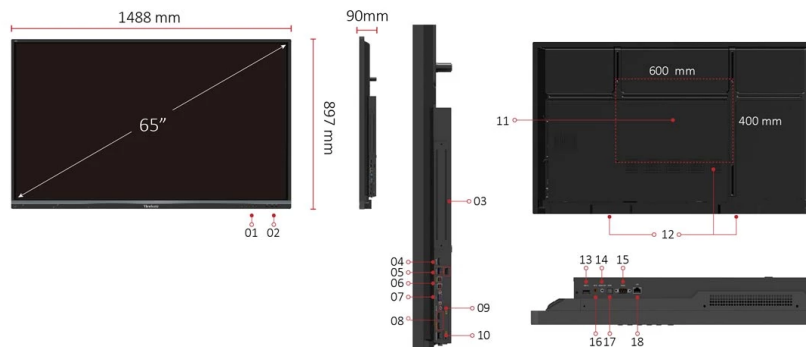

Product Description

The ViewBoard® IFP50 series embraces ultra fine touch technology to offer fine precision writing. Along with slim IR touch and its optimized integration, the processing time is faster than traditional IR panels. Meanwhile, smooth dual-pen writing with our new, slim 3mm pens enables teachers and students to work efficiently on any detailed tasks that require the accurate use of fine tipped pens during group discussion. On top of that, the ViewBoard® IFP50 series is designed with a slim bezel to broaden your viewing experience, so that even at the edge you can write clearly and thinly. It is also well integrated with myViewBoard™ whiteboarding software to collaborate on the go, and further complimented by ViewBoard® Cast software for 4 way split screen content sharing.

DISPLAY

Panel Size:	65"
Type/Tech:	TFT LCD Module with DLED Backlight.
Display Area (mm):	1431 (H) x 807 (V) (64.5" diagonal)
Aspect Ratio:	16:9
Native Resolution:	UHD 3840x2160(Pixels)
Colours:	1.07B colours (10bit)
Brightness:	350 nits (typ.) 300 nits (min.)
Contrast Ratio:	5000:1 (DCR)
Response Time:	8ms
Viewing Angles:	H = 178, V = 178 typ.
Backlight Life:	30,000 Hours (Min)
Surface Treatment:	Anti-Glare
Bezel:	Slim
Orientation:	Landscape

DIMENSIONS (W X H X D)

Physical (inch / mm):	58.6 x 35.3 x 3.5 in / 1488 x 897 x 90 mm
Packaging (inch / mm):	65.7 x 39.8 x 8.8 in / 1669 x 1010 x 223 mm

WEIGHT

Net (lb / kg):	88.85 lb / 40 Kg
Gross (lb / kg):	102.63 lb / 47 Kg