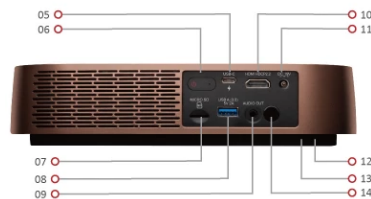

Key Features

- Native 1080p Full HD resolution for captivating details
- Cinema SuperColor+™ Technology with 125% Rec.709
- Compact size with the ability to be powered by a power bank
- Dual integrated theater-level Harman Kardon speakers
- Mirroring from smartphones for presentations and entertainment

Product Description

Combining 1,200 LED Lumens, 1080p Full HD resolution, Cinema SuperColor+™ Technology, dual Harman Kardon speakers within a smaller-than-A4 size, the M2 aims to deliver superb audiovisual performance with a big screen experience on the go.

SPECIFICATION

Native Resolution:	1920x1080
Brightness:	1200 LED Lumens
Contrast Ratio:	3000000:1
Display Color:	1.07 Billion Colors
Light Source Type:	LED
Light Source Life (Normal):	up to 30000
Lamp Watt:	RGBB LED
Lens:	F=1.7, f=9.251mm
Projection Offset:	100%+/-5%
Throw Ratio:	1.23
Optical Zoom:	Fixed
Image Size:	24
Throw Distance:	0.65m-2.72m, (80"@2.18m)
Keystone:	H:+/-30° , V:+/-40°
Audible Noise (Normal):	26dB
Audible Noise (Eco):	24dB
Local Storage:	Total 16GB (10GB available storage)
Input Lag:	59.1ms
Resolution Support:	VGA(640 x 480) to , 4K(3840 x 2160)
HDTV Compatibility:	480i, 480p, 576i, 576p, 720p, 1080i, 1080p, 2160P
Horizontal Frequency:	30K-97KHz
Vertical Scan Rate:	24-120Hz

INPUT

HDMI:	1, (HDMI 2.0, HDCP 1.4/2.2)
USB Type C:	1 (5V/2A)
USB Type A:	2, (USB 3.0 Reader x1,, USB 2.0 Reader x1,, share with power)
SD Card:	Micro SD (64GB, SDXC)
Wifi Input:	1 (5Gn)

OUTPUT

Audio out (3.5mm):	1
Audio-out (Bluetooth):	1 (BT4.0)
Speaker:	3W cube x2
USB Type A (Power):	2 , (USB 3.0 - 5V/ 2A,, USB2.0 - 5V/ 0.5A, , share with USB reader)