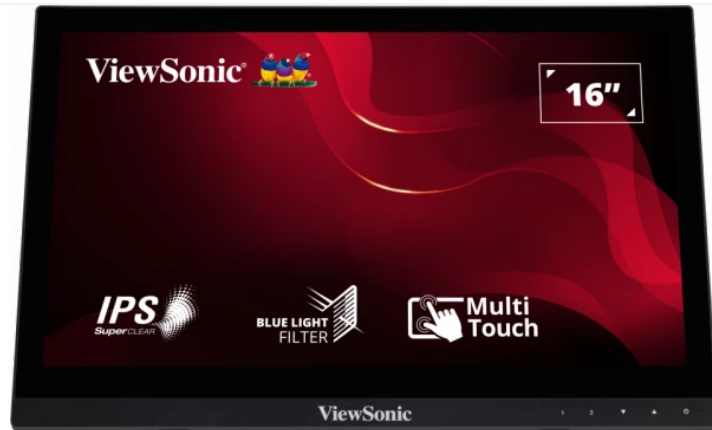

Key Features

- HD 768p Resolution
- 10-point projected capacitive touch
- HDMI and VGA inputs
- Dual integrated speakers
- Durable, Scratch-resistant Screen

Product Description

The ViewSonic TD1630-3 is a 16" (15.6" viewable) display with 10-point multi-touch functionality. With an advanced ergonomic design, the TD1630-3 can tilt or lay flat to give users maximum comfort. Delivering touchscreen versatility, this display offers fantastic flexibility for retail or business settings, while VGA and HDMI inputs provide ample connectivity. Compatibility with a wide range of operating systems, including Windows 10/11 and Linux versions*, along with dual integrated speakers, make this intuitive touchscreen a highly accurate, ultra-responsive touch experience that is ideal for interactivity in a retail or business settings.

*Supports Windows 7/8/10/11 , Linux Kernel 4.X/3.X

1. Internal Speakers
2. USB
3. DC In
4. VESA Compatible(Wall Mount 75x75mm)
5. VGA
6. HDMI

7. Earphone

DISPLAY

Display Size (in.):	16
Viewable Area (in.):	15.6
Panel Type:	TN Technology
Resolution:	1366 x 768
Resolution Type:	WXGA (Wide XGA)
Static Contrast Ratio:	500:1 (typ)
Dynamic Contrast Ratio:	10M:1
Light Source:	LED
Brightness:	190 cd/m ² (typ)
__Brightness (PCS):	190 cd/m ² (typ)
Colors:	262K
Color Space Support:	6 bit true
Aspect Ratio:	16:9
Response Time (Typical Tr+Tf):	12ms
Viewing Angles:	90° horizontal, 60° vertical
Backlight Life (Hours):	15000 Hrs (Min)
Curvature:	Flat
Refresh Rate (Hz):	60
Blue Light Filter:	Yes
Color Gamut:	NTSC: 45% size (Typ) sRGB: 67% size (Typ)
Pixel Size:	0.252 mm (H) x 0.252 mm (V)
Touch Screen:	Projected Capacitive, 10-point multi-touch
Surface Treatment:	Glossy, Hard Coating (7H)
Cover Glass Thickness:	0.83mm