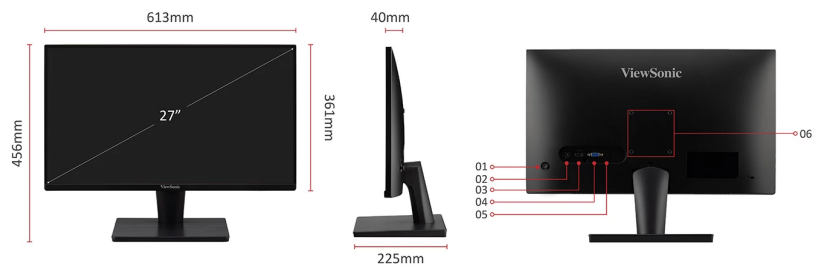

1. Joy Key
2. Power in
3. HDMI 1.4
4. VGA
5. 3.5mm Audio Out
6. VESA Compatible(Wall Mount 100 x 100mm)

## DISPLAY

Display Size (in.):	27
Viewable Area (in.):	27
Panel Type:	VA Technology
Resolution:	1920 x 1080
Resolution Type:	FHD (Full HD)
Static Contrast Ratio:	4,000:1 (typ)
Dynamic Contrast Ratio:	50M:1
Light Source:	LED
Brightness:	250 cd/m <sup>2</sup> (typ)
Colors:	16.7M
Color Space Support:	8 bit true
Aspect Ratio:	16:9
Response Time (Typical GTG):	4ms
Viewing Angles:	178° horizontal, 178° vertical
Backlight Life (Hours):	30000 Hrs (Min)
Curvature:	Flat
Refresh Rate (Hz):	75
Variable Refresh Rate Technology:	FreeSync
Blue Light Filter:	Yes
Flicker-Free:	Yes
Color Gamut:	NTSC: 72% size (Typ) sRGB: 104% size (Typ)
Pixel Size:	0.311 mm (H) x 0.311 mm (V)
Surface Treatment:	Anti-Glare, Hard Coating (3H)