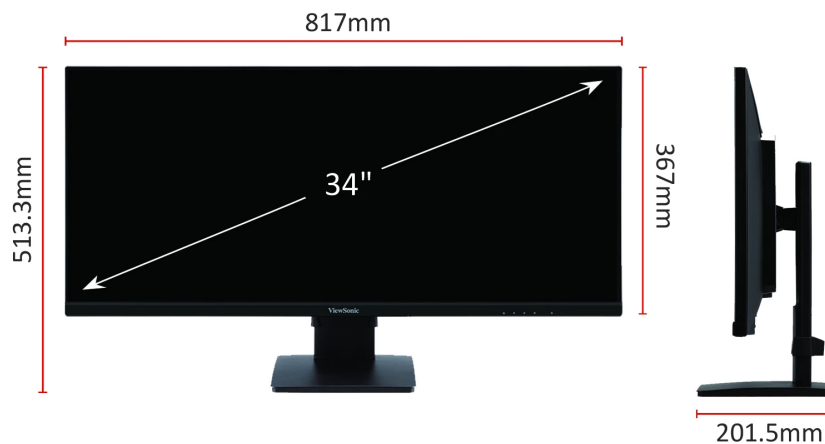

## Key Features

- WQHD 3440 x 1440 resolution
- SuperClear® IPS panel
- 21:9 aspect ratio
- AMD FreeSync™
- 3-side borderless bezel

## Product Description

The ViewSonic® VA3456-mhdj is a 34" monitor with WQHD 3440 x 1440 resolution, 21:9 aspect ratio, and SuperClear® IPS panel. The resolution is 2.4 times higher than standard Full HD, and with SuperClear® IPS technology, this monitor delivers the same image quality whether you are looking at the screen from above, below, the front, or the side. A 21:9 aspect ratio and 3-side borderless bezels provide extra screen real estate so users can display more content, switch between applications more quickly, view documents side by side, and view multiple windows at once. What's more, this monitor is designed with a height-adjustable and swivel stand.

## DISPLAY

Display Size (in.):	34
Viewable Area (in.):	34.1
Panel Type:	IPS Technology
Resolution:	3440 x 1440
Resolution Type:	UWQHD (UltraWide QHD)
Static Contrast Ratio:	1,000:1 (typ)
Dynamic Contrast Ratio:	50M:1
Light Source:	LED
Brightness:	420 cd/m <sup>2</sup> (typ)
Colors:	1.07B
Color Space Support:	10 bit (8 bit + FRC)
Aspect Ratio:	21:9
Response Time (Typical GTG):	4ms
Viewing Angles:	178° horizontal, 178° vertical
Backlight Life (Hours):	30000 Hrs (Min)
Curvature:	Flat
Refresh Rate (Hz):	75
Variable Refresh Rate Technology:	FreeSync
Blue Light Filter:	Yes
Flicker-Free:	Yes
Color Gamut:	NTSC: 72% size (Typ) sRGB: 104% size (Typ)
Pixel Size:	0.233 mm (H) x 0.233 mm (V)
Surface Treatment:	Anti-Glare, Hard Coating (3H)

## DIMENSIONS (IMPERIAL) (WXHXD)

Packaging (in.):	35.4 x 18.1 x 9.1
Physical (in.):	32.2 x 16.27~20.21 x 7.9
Physical Without Stand (in.):	32.2 x 14.4 x 2.3