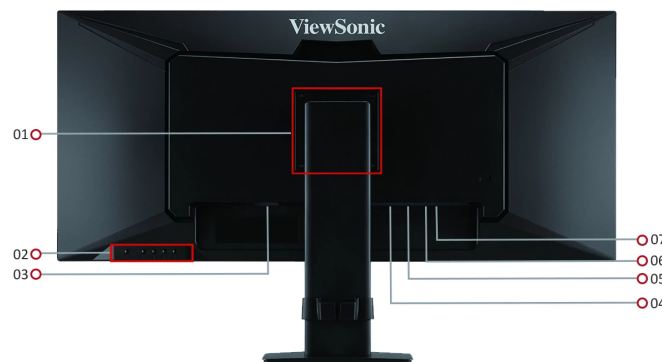

## Key Features

- WQHD 3440 x 1440 resolution
- SuperClear® IPS panel
- 21:9 aspect ratio
- AMD FreeSync™
- 3-side borderless bezel

## Product Description

The ViewSonic® VA3456-mhdj is a 34" monitor with WQHD 3440 x 1440 resolution, 21:9 aspect ratio, and SuperClear® IPS panel. The resolution is 2.4 times higher than standard Full HD, and with SuperClear® IPS technology, this monitor delivers the same image quality whether you are looking at the screen from above, below, the front, or the side. A 21:9 aspect ratio and 3-side borderless bezels provide extra screen real estate so users can display more content, switch between applications more quickly, view documents side by side, and view multiple windows at once. What's more, this monitor is designed with a height-adjustable and swivel stand.

1. VESA Compatible(Wall Mount 100 x 100mm)
2. Menu Control Panel
3. AC in
4. HDMI-1
5. HDMI-2
6. DisplayPort
7. Earphone

## DISPLAY

Display Size (in.):	34
Viewable Area (in.):	34.1
Panel Type:	IPS Technology
Resolution:	3440 x 1440
Resolution Type:	UWQHD (UltraWide QHD)
Static Contrast Ratio:	1,000:1 (typ)
Dynamic Contrast Ratio:	50M:1
Light Source:	LED
Brightness:	420 cd/m <sup>2</sup> (typ)
Colors:	1.07B
Color Space Support:	10 bit (8 bit + FRC)
Aspect Ratio:	21:9
Response Time (Typical GTG):	4ms
Viewing Angles:	178° horizontal, 178° vertical
Backlight Life (Hours):	30000 Hrs (Min)
Curvature:	Flat
Refresh Rate (Hz):	75
Variable Refresh Rate Technology:	FreeSync
Blue Light Filter:	Yes
Flicker-Free:	Yes
Color Gamut:	NTSC: 72% size (Typ) sRGB: 104% size (Typ)
Pixel Size:	0.233 mm (H) x 0.233 mm (V)
Surface Treatment:	Anti-Glare, Hard Coating (3H)