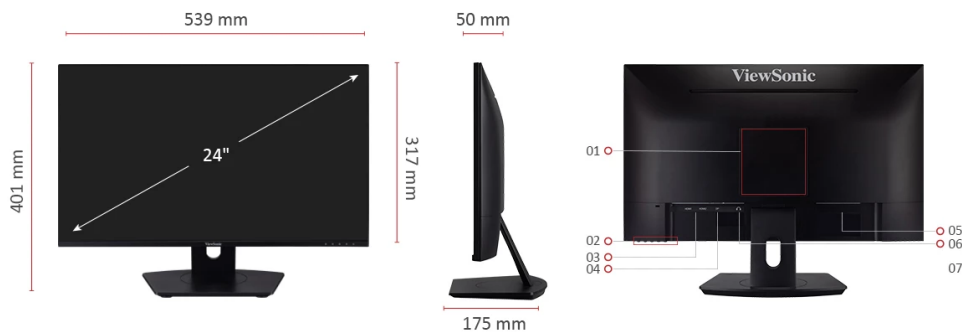

## Key Features

- QHD resolution for incredible detail
- SuperClear® IPS Technology
- 75Hz Refresh Rate
- In-built Cable Management
- HDMI and DisplayPort connectivity

1. VESA Compatible(Wall Mount 100 x 100mm)
2. Menu Controls
3. HDMI x 2
4. Display Port
5. AC in
6. Audio

## DISPLAY

Display Size (in.):	24
Viewable Area (in.):	23.8
Panel Type:	IPS Technology
Resolution:	2560 x 1440
Resolution Type:	QHD (Quad HD)
Static Contrast Ratio:	1,000:1 (typ)
Dynamic Contrast Ratio:	80M:1
Light Source:	LED
Brightness:	250 cd/m <sup>2</sup> (typ)
Colors:	16.7M
Color Space Support:	8 bit (6 bit + Hi-FRC)
Aspect Ratio:	16:9
Response Time (Typical GTG):	4ms
Viewing Angles:	178° horizontal, 178° vertical
Backlight Life (Hours):	30000 Hrs (Min)
Curvature:	Flat
Refresh Rate (Hz):	75
Blue Light Filter:	Yes
Flicker-Free:	Yes
Color Gamut:	NTSC: 72% size (Typ) sRGB: 104% size (Typ)
Pixel Size:	0.206 mm (H) x 0.206 mm (V)
Surface Treatment:	Anti-Glare, Hard Coating (3H)
<b>COMPATIBILITY</b>	
PC Resolution (max):	2560x1440
Mac® Resolution (max):	2560x1440
PC Operating System:	Windows 10 certified; macOS tested
Mac® Resolution (min):	2560x1440
<b>CONNECTOR</b>	
3.5mm Audio Out:	1
HDMI 1.4:	2
DisplayPort:	1
Power in:	3-pin Socket (IEC C14 / CEE22)
<b>POWER</b>	
Eco Mode (Conserve):	18W
Eco Mode (optimized):	21W
Consumption (typical):	24W
Consumption (max):	25W
Voltage:	AC 100-240V
Stand-by:	0.5W
Power Supply:	Internal Power Supply
<b>ADDITIONAL HARDWARE</b>	
Kensington Lock Slot:	1
Cable Organization:	Yes

## DIMENSIONS (IMPERIAL) (WXHXD)

Packaging (in.):	24.6 x 16.7 x 5.3
Physical (in.):	21.2 x 15.8 x 6.9
Physical Without Stand (in.):	21.2 x 12.5 x 2